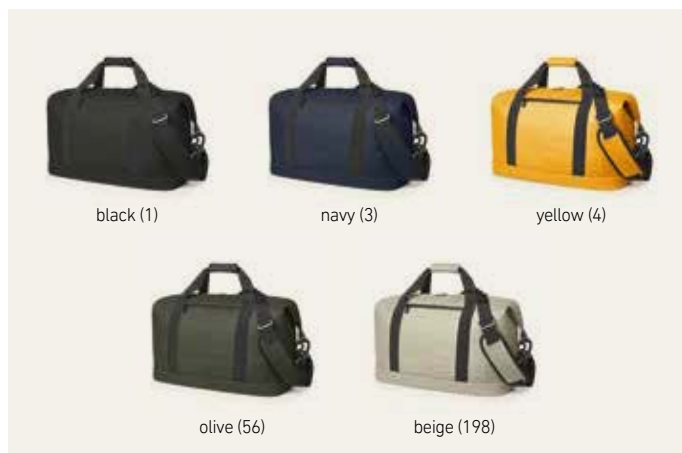

Potovalne torbe

1818060 **PURE** SPORT/TRAVEL BAG

modern sports/travel bag; main compartment with water-repellent 2-way zipper; front pocket with water-repellent zipper; compression carabiner on the side for volume expansion; large zippered compartment inside; trolley attachment on the back; handles with padded grips; detachable, adjustable shoulder strap with sewn shoulder padding

Material: rPET soft PU
Size (cm): W 48 x H 39 x D 25
Packing (pcs): 10
Decoration area (cm, silkscreen): on front pocket W 14 x H 16
Decoration possibilities: silkscreen print, embroidery, transfer print, metal emblem, digitally printed label, Doming