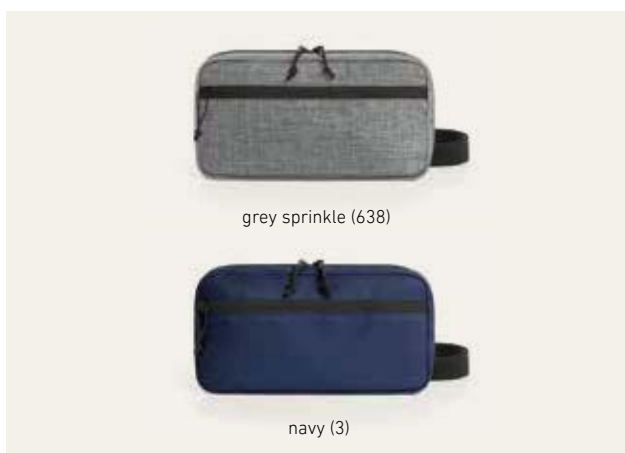

grey sprinkle (638)

grey sprinkle (638)

navy (3)

Opasne torbe

1816081 **TREND**

ONE-SHOULDER BAG

main compartment with two-way zip and zipped compartment inside; zipped front pocket; comfortable padding on back; adjustable, side-fastening waist strap

Material: Polyester 600d
Size (cm): W 27 x H 14 x D 5
Packing (pcs): 50
Decoration area (cm, silkscreen): on front pocket W 21 x H 4,5
Decoration possibilities: silkscreen print; embroidery; transfer print; doming; digitally printed label; metal emblem; present box (9)