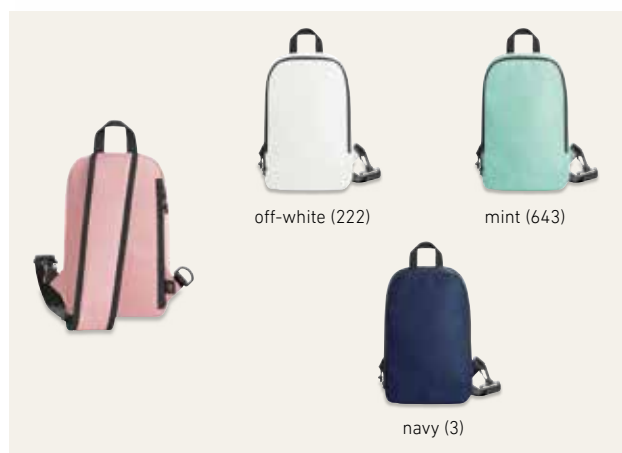

off-white (222)

mint (643)

navy (3)

Opasne torbe

1816080 **TREND**

MONOSTRAP

modern single-strap backpack; main compartment with two-way zip; flat pouch inside; zipped compartment on back; padded, adjustable shoulder strap can be worn on either side; carrying loop

Material: Polyester 600d
Size (cm): W 18 x H 30 x D 8
Packing (pcs): 50
Decoration area (cm, silkscreen): on the front W 12 x H 17
Decoration possibilities: silkscreen print; embroidery; transfer print; doming; digitally printed label; metal emblem; present box (9)