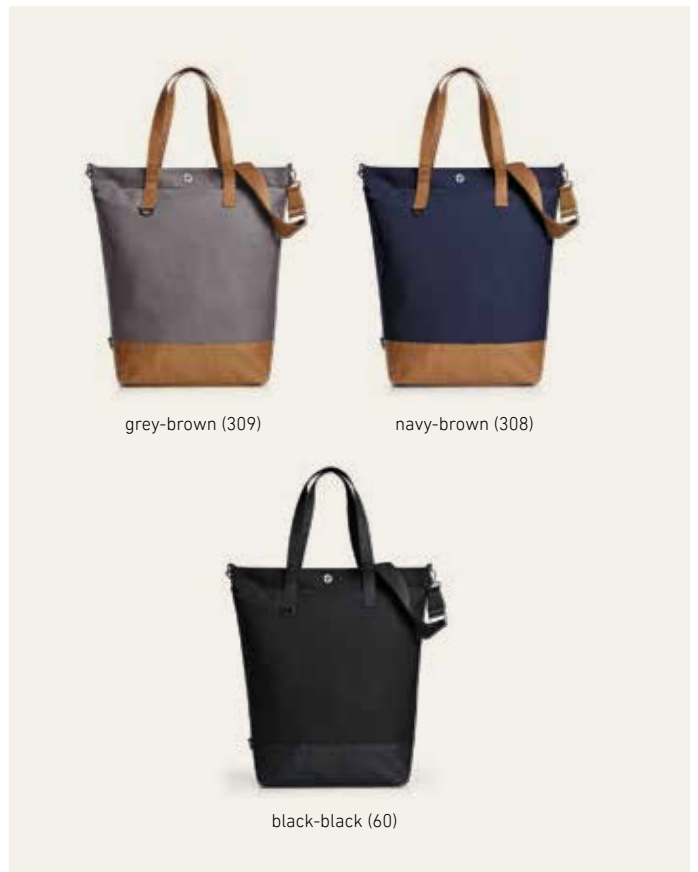

navy-brown (308)

black-black (60)

Nakupovalne torbe

1816519 **LIFE**
SHOPPER

modern, elaborately crafted shopper; lovingly designed with high-quality metal accessories and coated cotton trims; large main compartment closed by zipper and press stud; hanging zipper inner pocket; zipper pocket accessible on the side from the outside; long carrying handles; adjustable, detachable cotton shoulder strap

Material: cotton 12 OZ (340 g/m²)
Size (cm): W 29/44 x H 45 x D 16
Packing (pcs): 25
Decoration area (cm, silkscreen): on the front W 22 x H 18
Decoration possibilities: silkscreen print; transfer print; embroidery; digitally printed label; metal emblem; present box (2)

grey-brown (309)