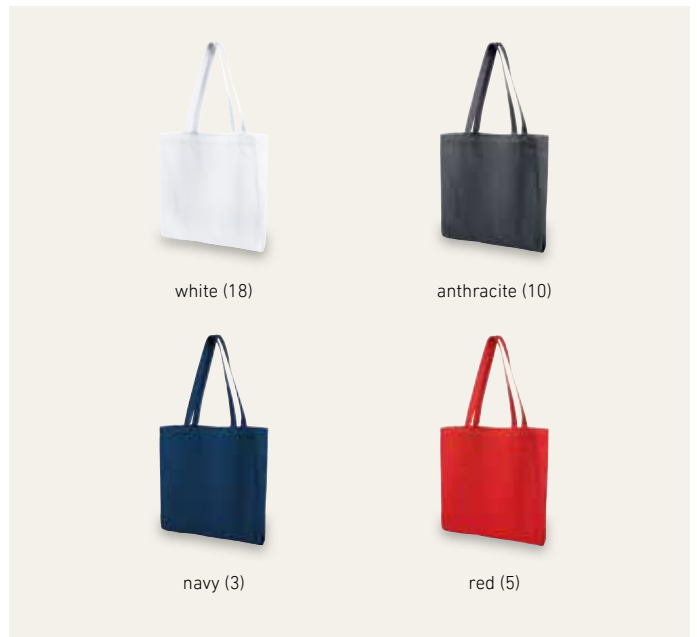

Nakupovalne torbe

1809798 **MALL**

SHOPPER

quality, heavy weight cotton bag;
modern cut

Material: cotton 10 OZ (283 g/m²)
Size (cm): W 34 x H 37 x D 0/13
Packing (pcs): 100
Decoration area (cm, silkscreen): on the front W 25 x H 27
Decoration possibilities: silkscreen print; transfer print; embroidery; digitally printed label; metal emblem; present box (1)