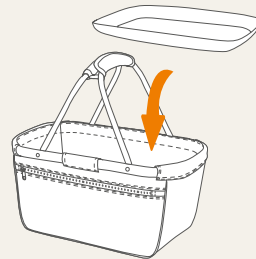

1818024 INLAY
☐ 175

Nakupovalne košare - torbe

1803939 **BASKET** SHOPPER

nicely designed shopping basket with aluminium frame and zipper front pocket; foldable

Material: Polyester 600d
Size (cm): W 45 x H 25/45 x D 25
Packing (pcs): 10
Decoration area (cm, silkscreen): on front pocket W 25 x H 10
Decoration possibilities: silkscreen print; transfer print; embroidery; digitally printed label; metal emblem; doming; present box (3)