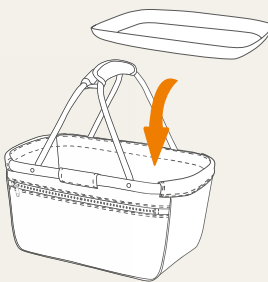

RECYCLED
PET

new

1818024 INLAY
 175

RECYCLED
PET