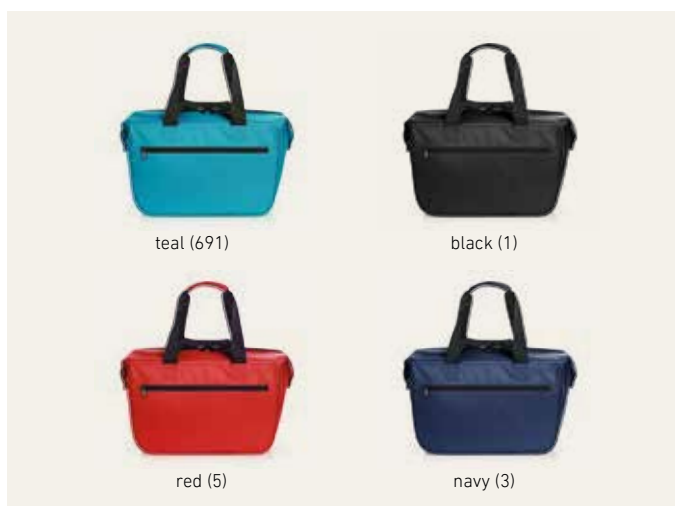

teal (691)

black (1)

red (5)

navy (3)