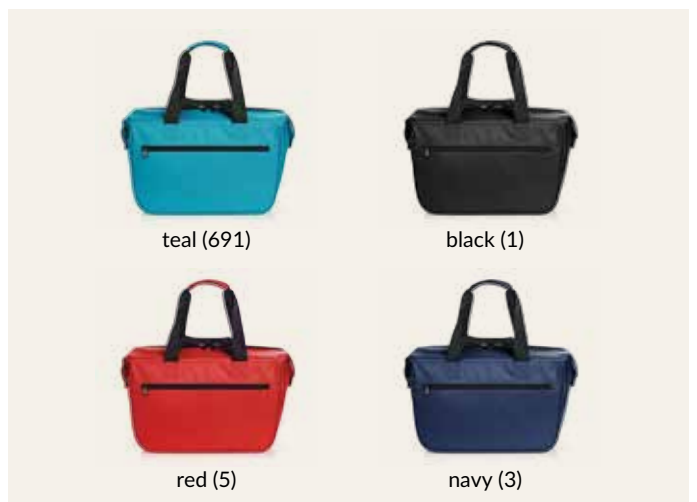

teal (691)

black (1)

red (5)

navy (3)